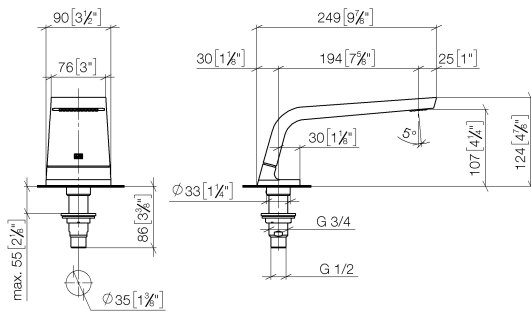

CL.1 Bath spout without diverter for deck mounting - Brushed Platinum

CL.1

13 612 705

- 200mm projection
- rectangular spray pattern with 55 individual jets
- height of mixer 125 mm
- height up to aerator 108 mm
- hole diameter 35 mm
- 1/2" connection
- max. flow 24.6 l/min at 3 bar flow pressure

mm [inches]

Flow rate chart

Certificates

WRAS_1512010. LGA_28684. IAPMO_4976 (6).

13 612 705

Parts for other finishes can be found here: [Chrome](#)

Spare parts list

No.	Item Number	Name	Quantity used	Delivery time
1	90 11 70 007 00-06	spout	1	10
2	09 31 11 099 90	pin	1	2
3	09 14 10 009 90	seal	1	2
4	09 30 01 117 90	connection	1	2
5	09 23 01 057 90	flow reducer	1	2
6	09 18 40 090 90	sleeve	1	2
7	04 23 10 004 03 90	fixing set	1	2